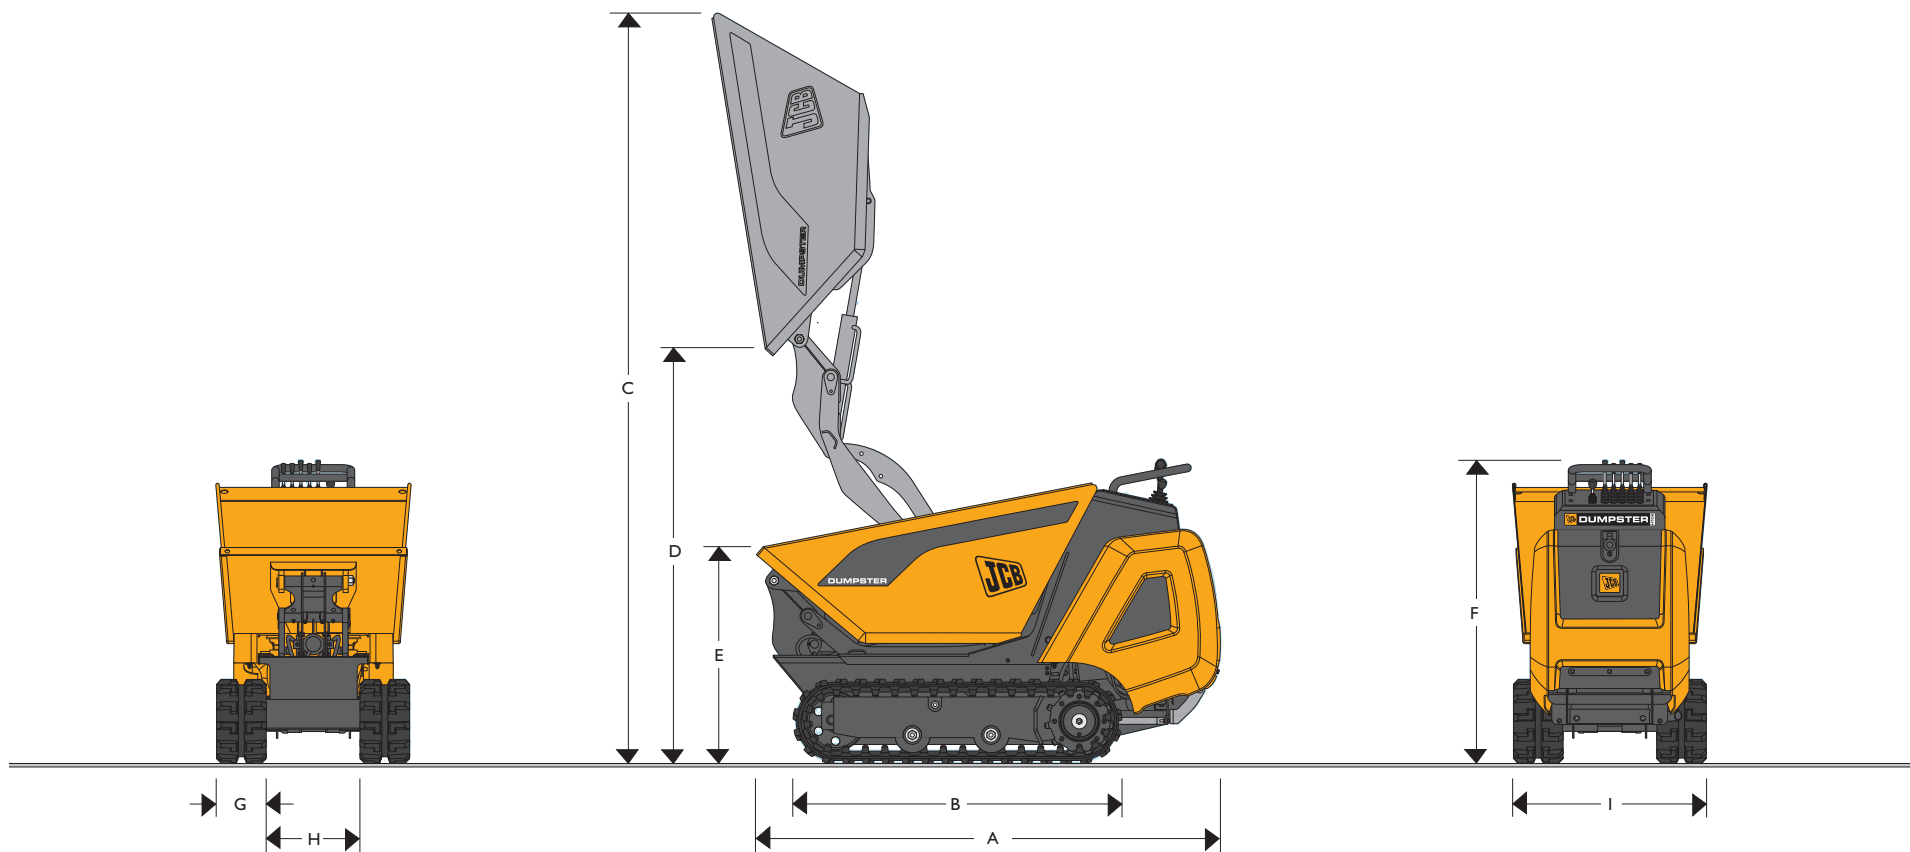

# JCB GROUND CARE DUMPSTER | HTD5

MAX. ENGINE POWER: 4.4kW (5.9hp)  
 MAX. CARRYING CAPACITY: 500kg (1102lb)  
 MAX. SPEED: 4kph (2.5mph)

## STATIC DIMENSIONS

Machine model	HTD5
	mm (ft-in)
A Machine length (operating position)	1700 (5-6)
B Undercarriage length	850 (2-9)
C Maximum height (tipping position)	2720 (9-0)
D Skip ground clearance (tipping position)	1450 (4-9)
E Skip height (transport position)	800 (2-7)

Machine model	HTD5
	mm (ft-in)
F Overall height (transport position)	1100 (3-7)
G Track width	180 (0-7)
H Inside track width	330 (1-0)
I Maximum machine width	690 (2-3)